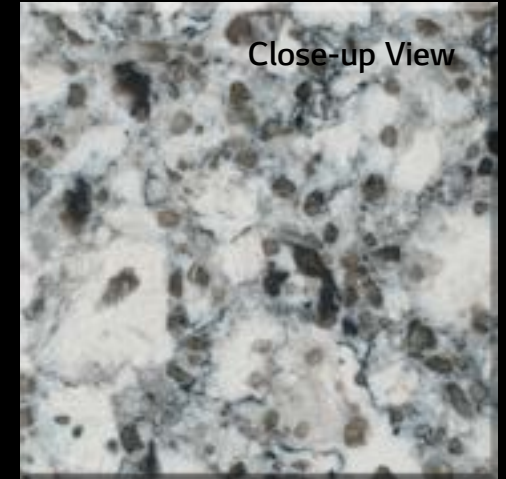

Octave

Musica Collection
Group: C
Size: Jumbo 2 (63"x130"), 2CM & 3CM
Finish: Polished
Made in USA with US and imported parts

Viatera®

Close-up View